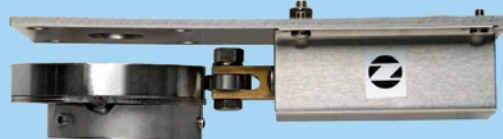

**Model 204  
Overhead Carwash Boom**

**Enhance Your Self Serving Convenience**

*Auto Return Feature  
can be used on  
Models 204 & 206*

*Boom springs back to  
predetermined location*

*Zierden's  
Automatic Return Assembly*

**S E R V I C E**  
**W I T H A T W I S T**

**Zierco Water Boy® 360° Overhead  
Carwash Boom Model 204  
does not require any tools for  
maintenance service,  
a valued feature that will have you back  
in business within minutes.**