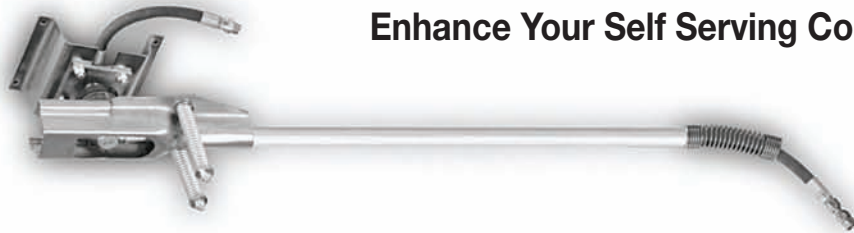

**Model 204  
Overhead Carwash Boom**

**Enhance Your Self Serving Convenience**

*Auto Return Feature  
can be used on  
Models 204 & 206*

*Boom springs back to  
predetermined location*

*Zierden's  
Automatic Return Assembly*

**S E R V I C E**  
**W I T H A T W I S T**

**Zierco Water Boy® 360° Overhead  
Carwash Boom Model 204  
does not require any tools for  
maintenance service,  
a valued feature that will have you back  
in business within minutes.**