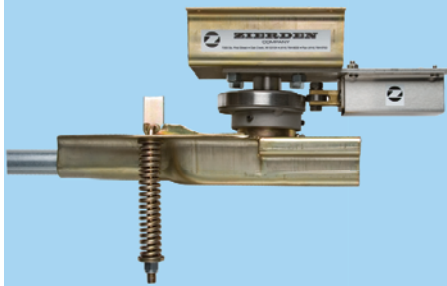

**Model 204  
Overhead Carwash Boom**

**Enhance Your Self Serving Convenience**

*Auto Return Feature  
can be used on  
Models 204 & 206*

*Boom springs back to  
predetermined location*

*Zierden's  
Automatic Return Assembly*

**S E R V I C E**  
**W I T H A T W I S T**

**Zierco Water Boy® 360° Overhead  
Carwash Boom Model 204  
does not require any tools for  
maintenance service,  
a valued feature that will have you back  
in business within minutes.**